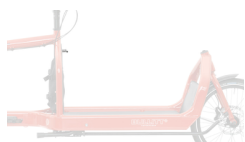

Bag holder, Fahrer
Bullitt Bar

☐ +35,00€